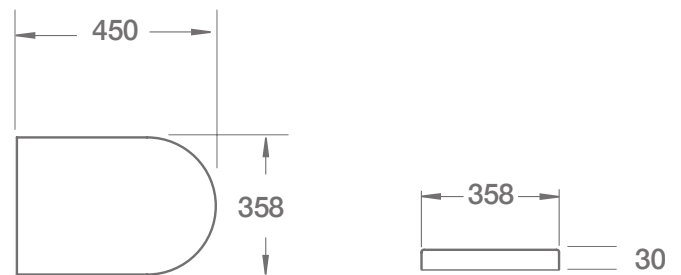

## ARCO DURAPLAST SLIM WRAP OVER SEAT AND COVER -SLOW CLOSE QUICK RELEASE

Category:  
Range:

toilets  
Arco

Code:  
Weight:

SSW1088SCQR  
2.4

Dimensions are in millimetres except thread sizes which are BSP imperial.