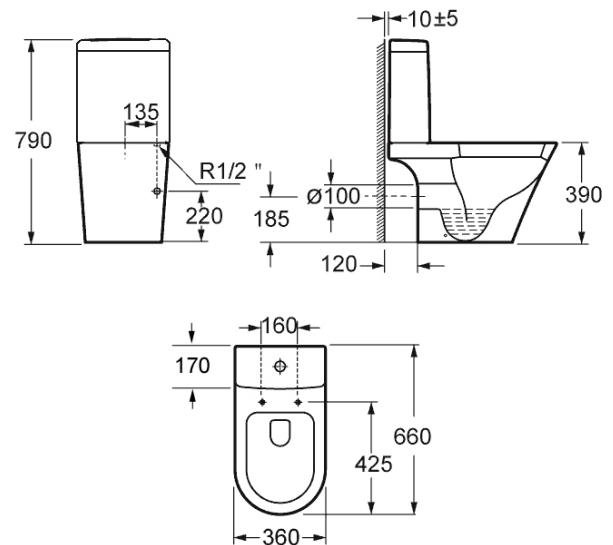

TECHNICAL DATA SHEET

ARCO 660MM PROJECTION OPEN BACK CLOSE COUPLED WC BOWL WITH FIXINGS

 Category:
 Range:

 toilets
 Arco

 Code:
 Weight:

 C1088C/T1088C
 0.00

Dimensions are in millimetres except thread sizes which are BSP imperial.