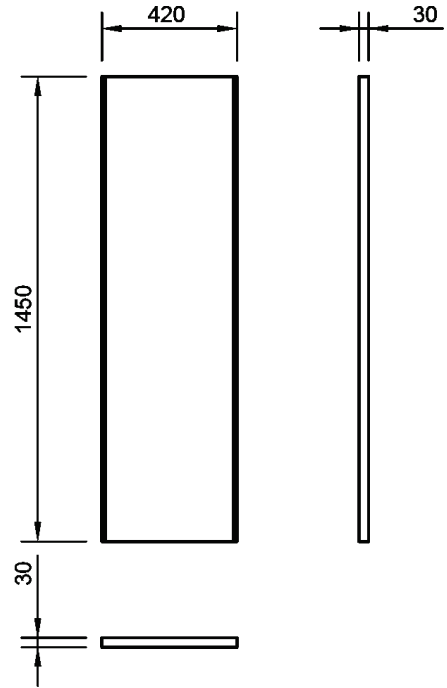

TECHNICAL DATA SHEET

LUNA 420MM X 1450MM LED VERTICAL DRESS MIRROR WITH INFRARED SENSOR

Category:	mirrors	Code:	LU42145MDIM
Guarantee:	TBC	Range:	luna
Type:	mirrors and storage	Volume:	0.10
Weight:	12.25		

Dimensions are in millimetres except thread sizes which are BSP imperial.

Features

- 6500K colour temperature
- IP44 rated
- Safe to use in zones 2 & 3

Notes

Our guarantee is subject to the product having been installed, used and maintained in accordance with our instructions. Imex furniture is guaranteed for 5 years from date of purchase.