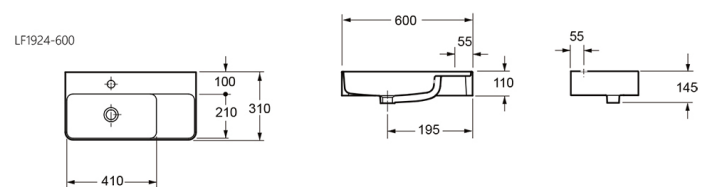

TECHNICAL DATA SHEET

BLADE 600MM X 310MM BASIN SINGLE TAP HOLE - WHITE

Category: Furniture
Guarantee: 25 year guarantee
Type: Blade basin

Code: LF1924-600
Range: Blade

Dimensions are in millimetres except thread sizes which are BSP imperial.