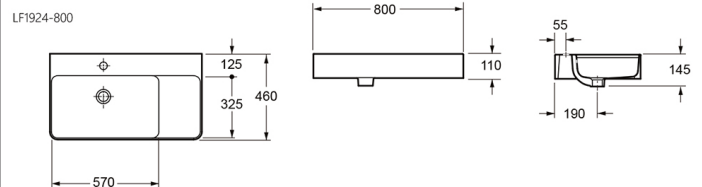

## BLADE 800MM X 460MM BASIN SINGLE TAP HOLE - WHITE

Category: Furniture  
Guarantee: 25 year guarantee  
Type: Blade basin

Code: LF1924-800  
Range: Blade

Dimensions are in millimetres except thread sizes which are BSP imperial.

### Features

- Fine Clay Slim Edge Countertop Basin with storage area