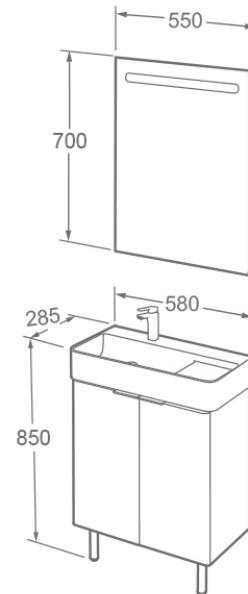

TECHNICAL DATA SHEET

BLADE 600MM TWO DOOR FLOOR STANDING CABINET, SHORT PROJECTION 310 DEEP IN MATT BLUE

Category:	Furniture	Weight:	20.5kg	Code:	FZFM2785-600-Q0003
Guarantee:	10 year cabinet guarantee			Range:	Blade
Type:	Blade two door furniture				

Dimensions are in millimetres except thread sizes which are BSP imperial.

Features

- Large storage capacity Soft Closing Doors
- Short Projection space saving design
- Fine Clay Slim Edge Countertop Basin with storage area