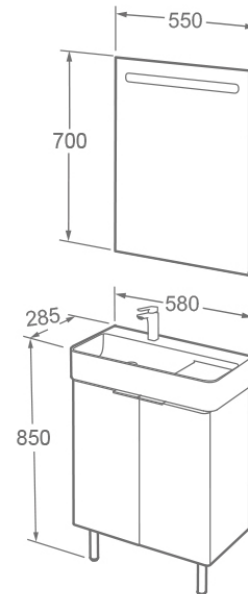

TECHNICAL DATA SHEET

BLADE 600MM TWO DOOR FLOOR STANDING CABINET, SHORT PROJECTION 310 DEEP IN MATT GREY

Category: Furniture
Guarantee: 5 year cabinet guarantee
Type: Blade two door furniture

Weight: 20.5kg

Code: FZFM2785-600-Q0004

Range: Blade

Dimensions are in millimetres except thread sizes which are BSP imperial.

Features

- Large storage capacity Soft Closing Doors
- Short Projection space saving design
- Fine Clay Slim Edge Countertop Basin with storage area