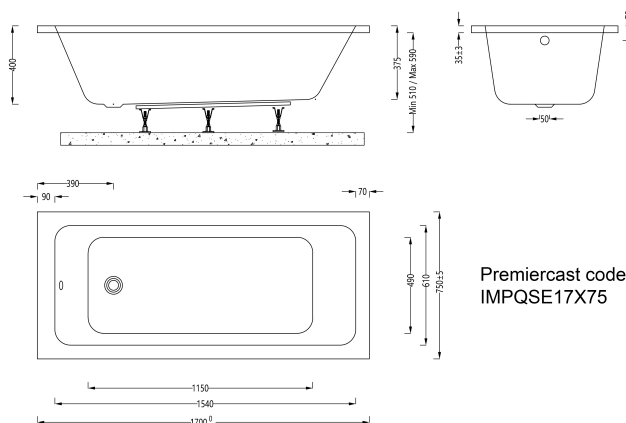

Imex Premiercast Multi layer Reinforced Quadro 1700x750 Single Ended Bath

Range: Quadro
 Type: Single Ended
 Weight: 26.5kg (exc. leg pack)

Code: IMPQSE17X75
 Guarantee: 25 years
 Capacity: 195 litres

Premiercast code:
IMPQSE17X75

Features

- Adjustable leg system.
- Solid core reinforcement for rigidity & strength.
- 7 layers of bonded fibreglass core matting.
- Multilayer core construction keeps water hotter for longer.
- Hand finished & packed in our UK factory